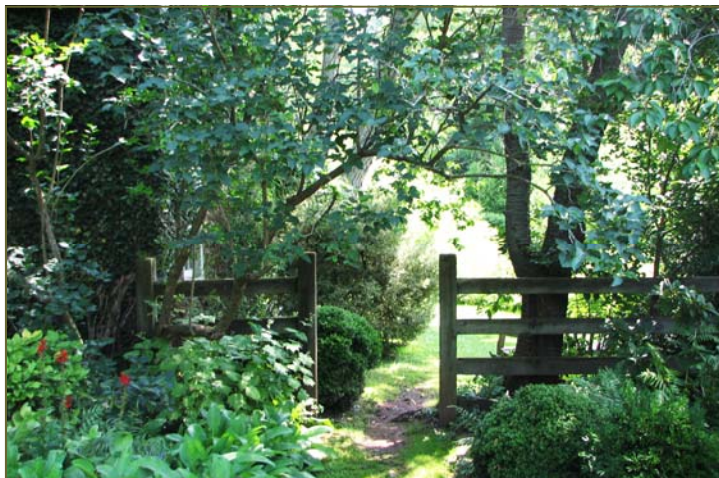

**Saturday, July 2
10:00am**

$2 per person. Please bring exact change.

**Saturday, July 2
12 Noon**

$2 per person. Please bring exact change.

The Friends of The Frelinghuysen Arboretum

www.arboretumfriends.org
353 East Hanover Avenue, Morristown, NJ 07962

www.morrisparks.net

The Friends of The Frelinghuysen Arboretum

www.arboretumfriends.org
353 East Hanover Avenue, Morristown, NJ 07962

www.morrisparks.net